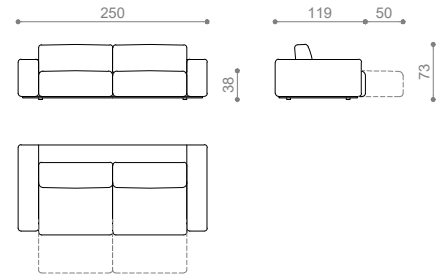

COD. N134004

divano | sofa